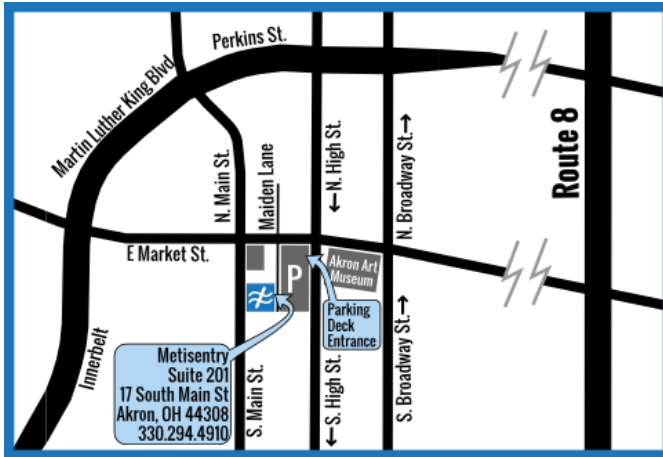

We're located in Suite 201 of the Nantucket Building in Downtown Akron. Our suite is most easily accessed from Maiden Lane.

The most convenient parking is a deck next to our building, which is across the street from the Akron Art Museum, and next to the Akron Public Library. The Parking Deck Address for your GPS is 40 S. High Street, Akron, OH, 44308. We invite you to bring your parking ticket in with you when you visit. We'd be delighted to validate it for you.